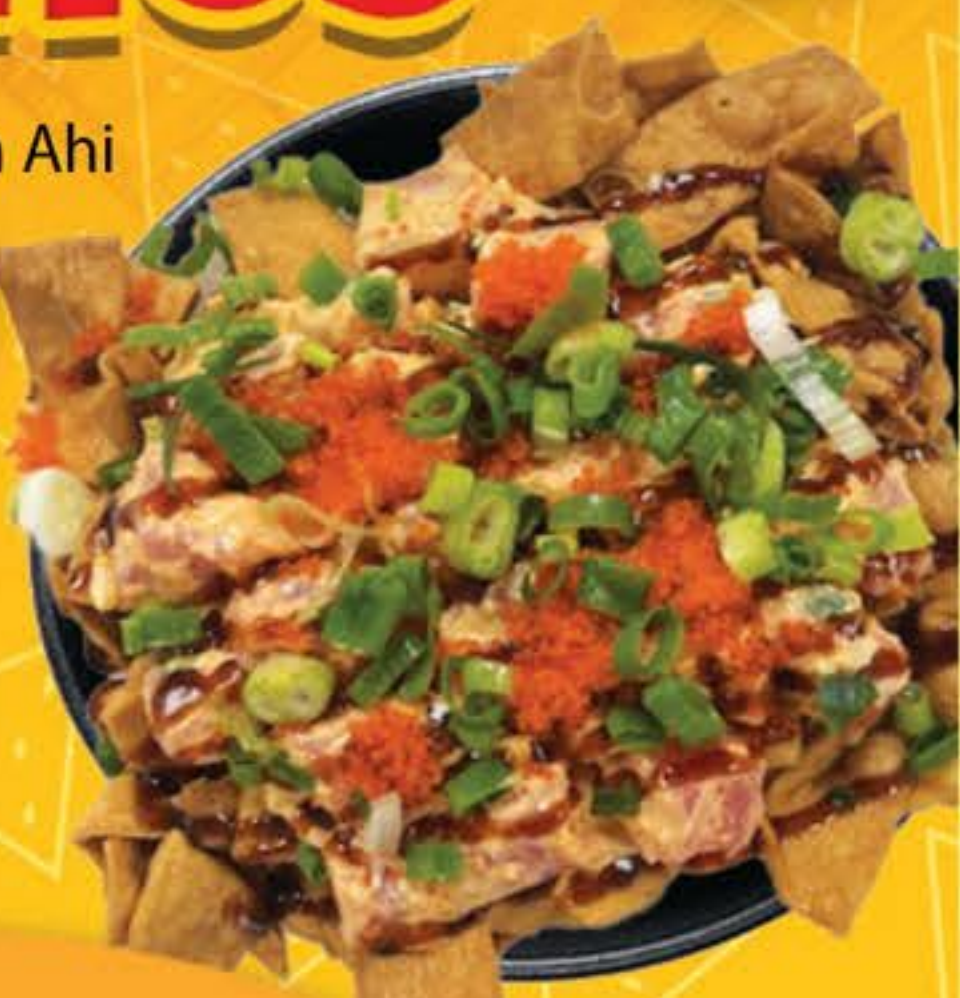

POKE NACHOS

With Previously Frozen Ahi

12⁹⁹

$5.00 MORE FOR FRESH AHI POKE