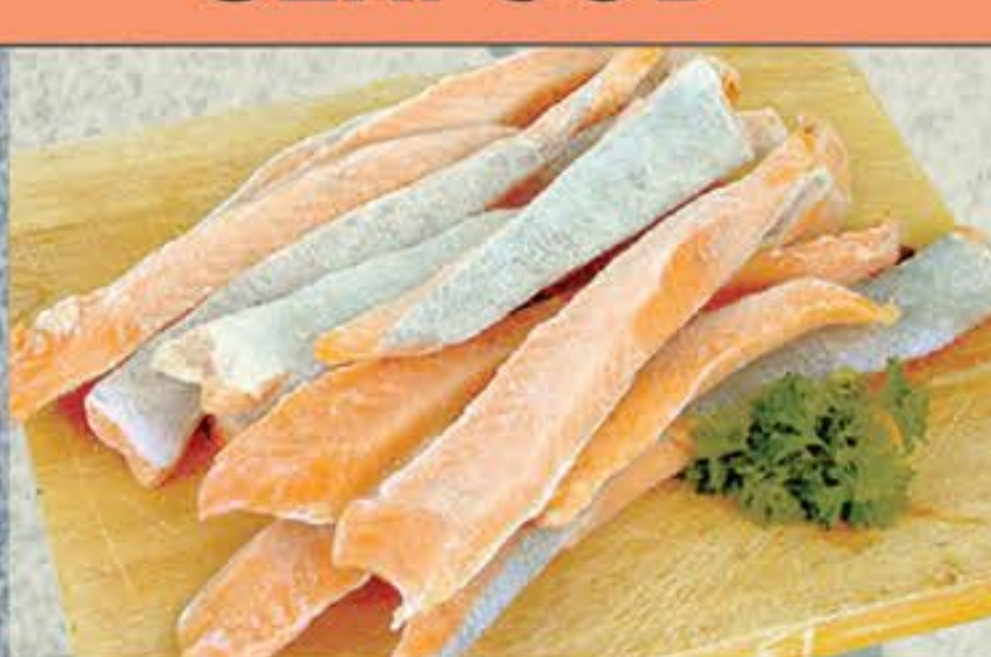

Atlantic Salmon Belly Strips
Frozen or Previously Frozen

6⁴⁹
lb.